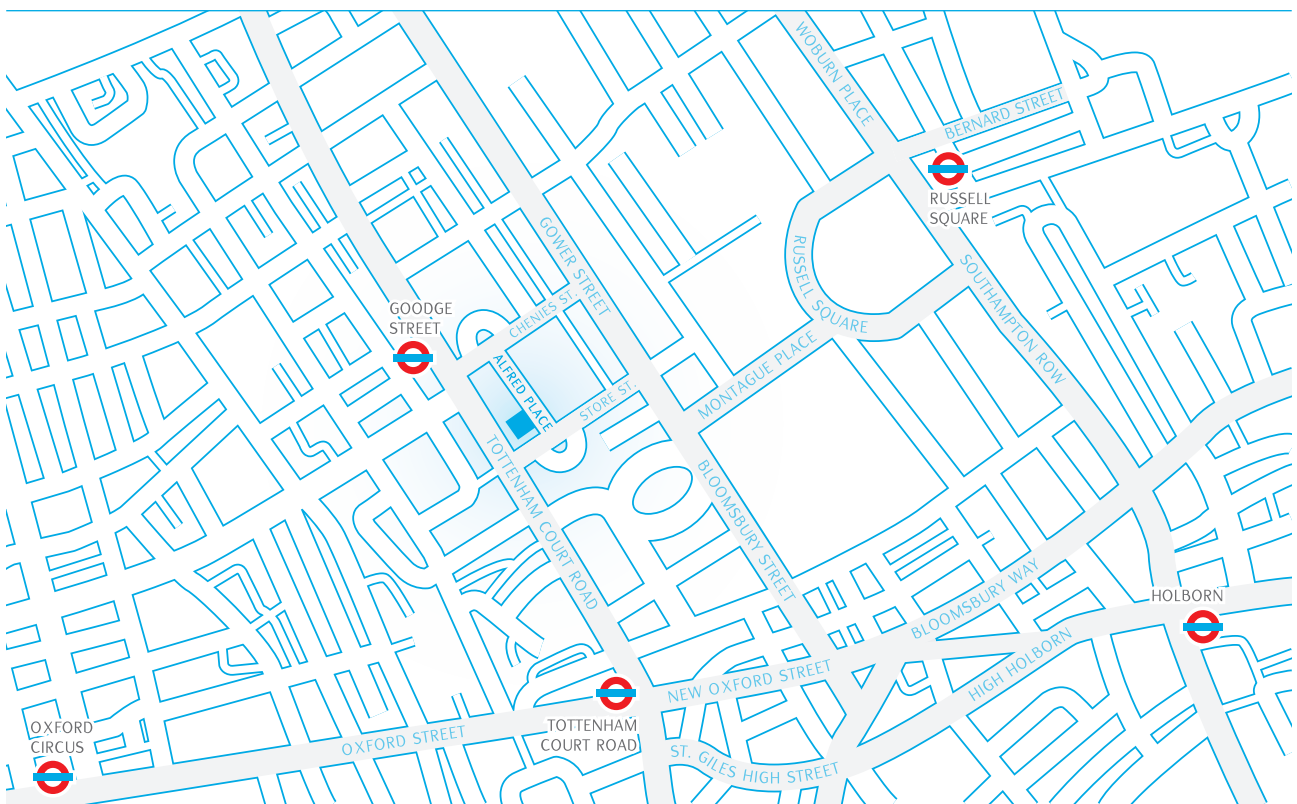

Where are we?

Address:

One Alfred Place
1 Alfred Place
London WC1E 7EB

Telephone:

+44 (0)20 7100 6111
(and ask for Ben Cocke or Russ Bryan)

Email:

info@ascensionconsulting.co.uk

Closest Tube:

Goodge Street
(Northern Line)